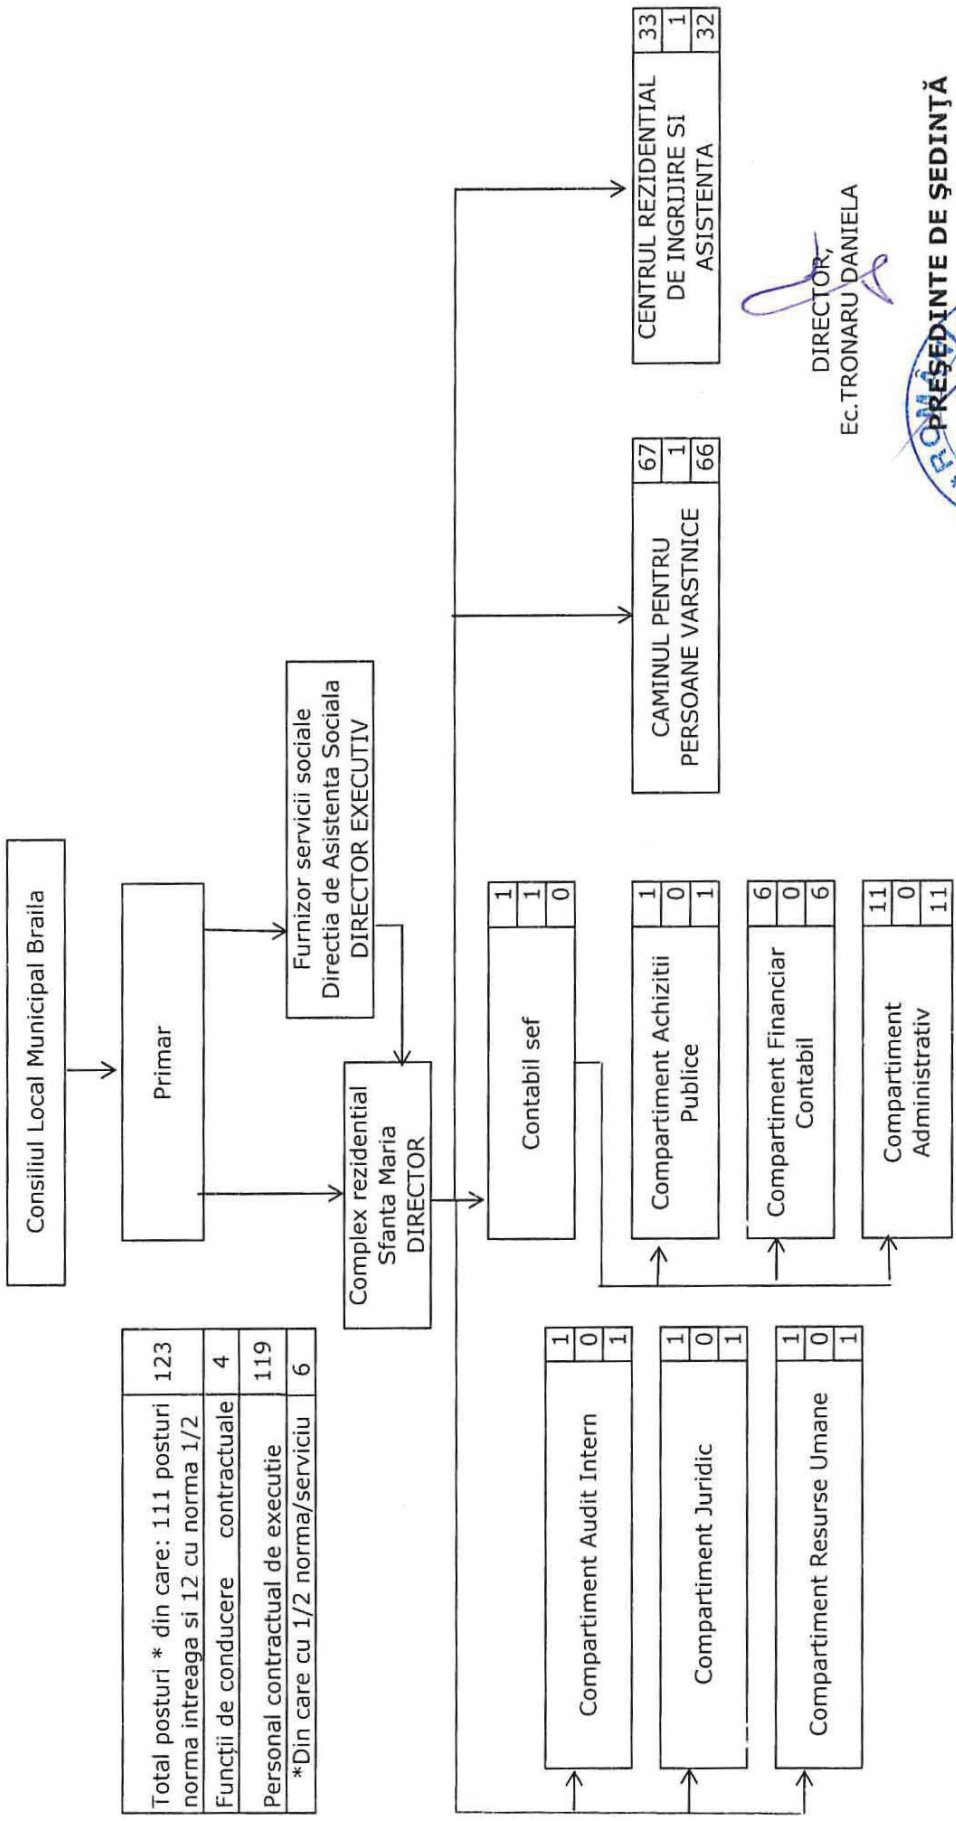

ORGANIGRAMA COMPLEXULUI REZIDENTIAL SFANTA MARIA

DIRECTOR,
Ec. TRONARU DANIELA